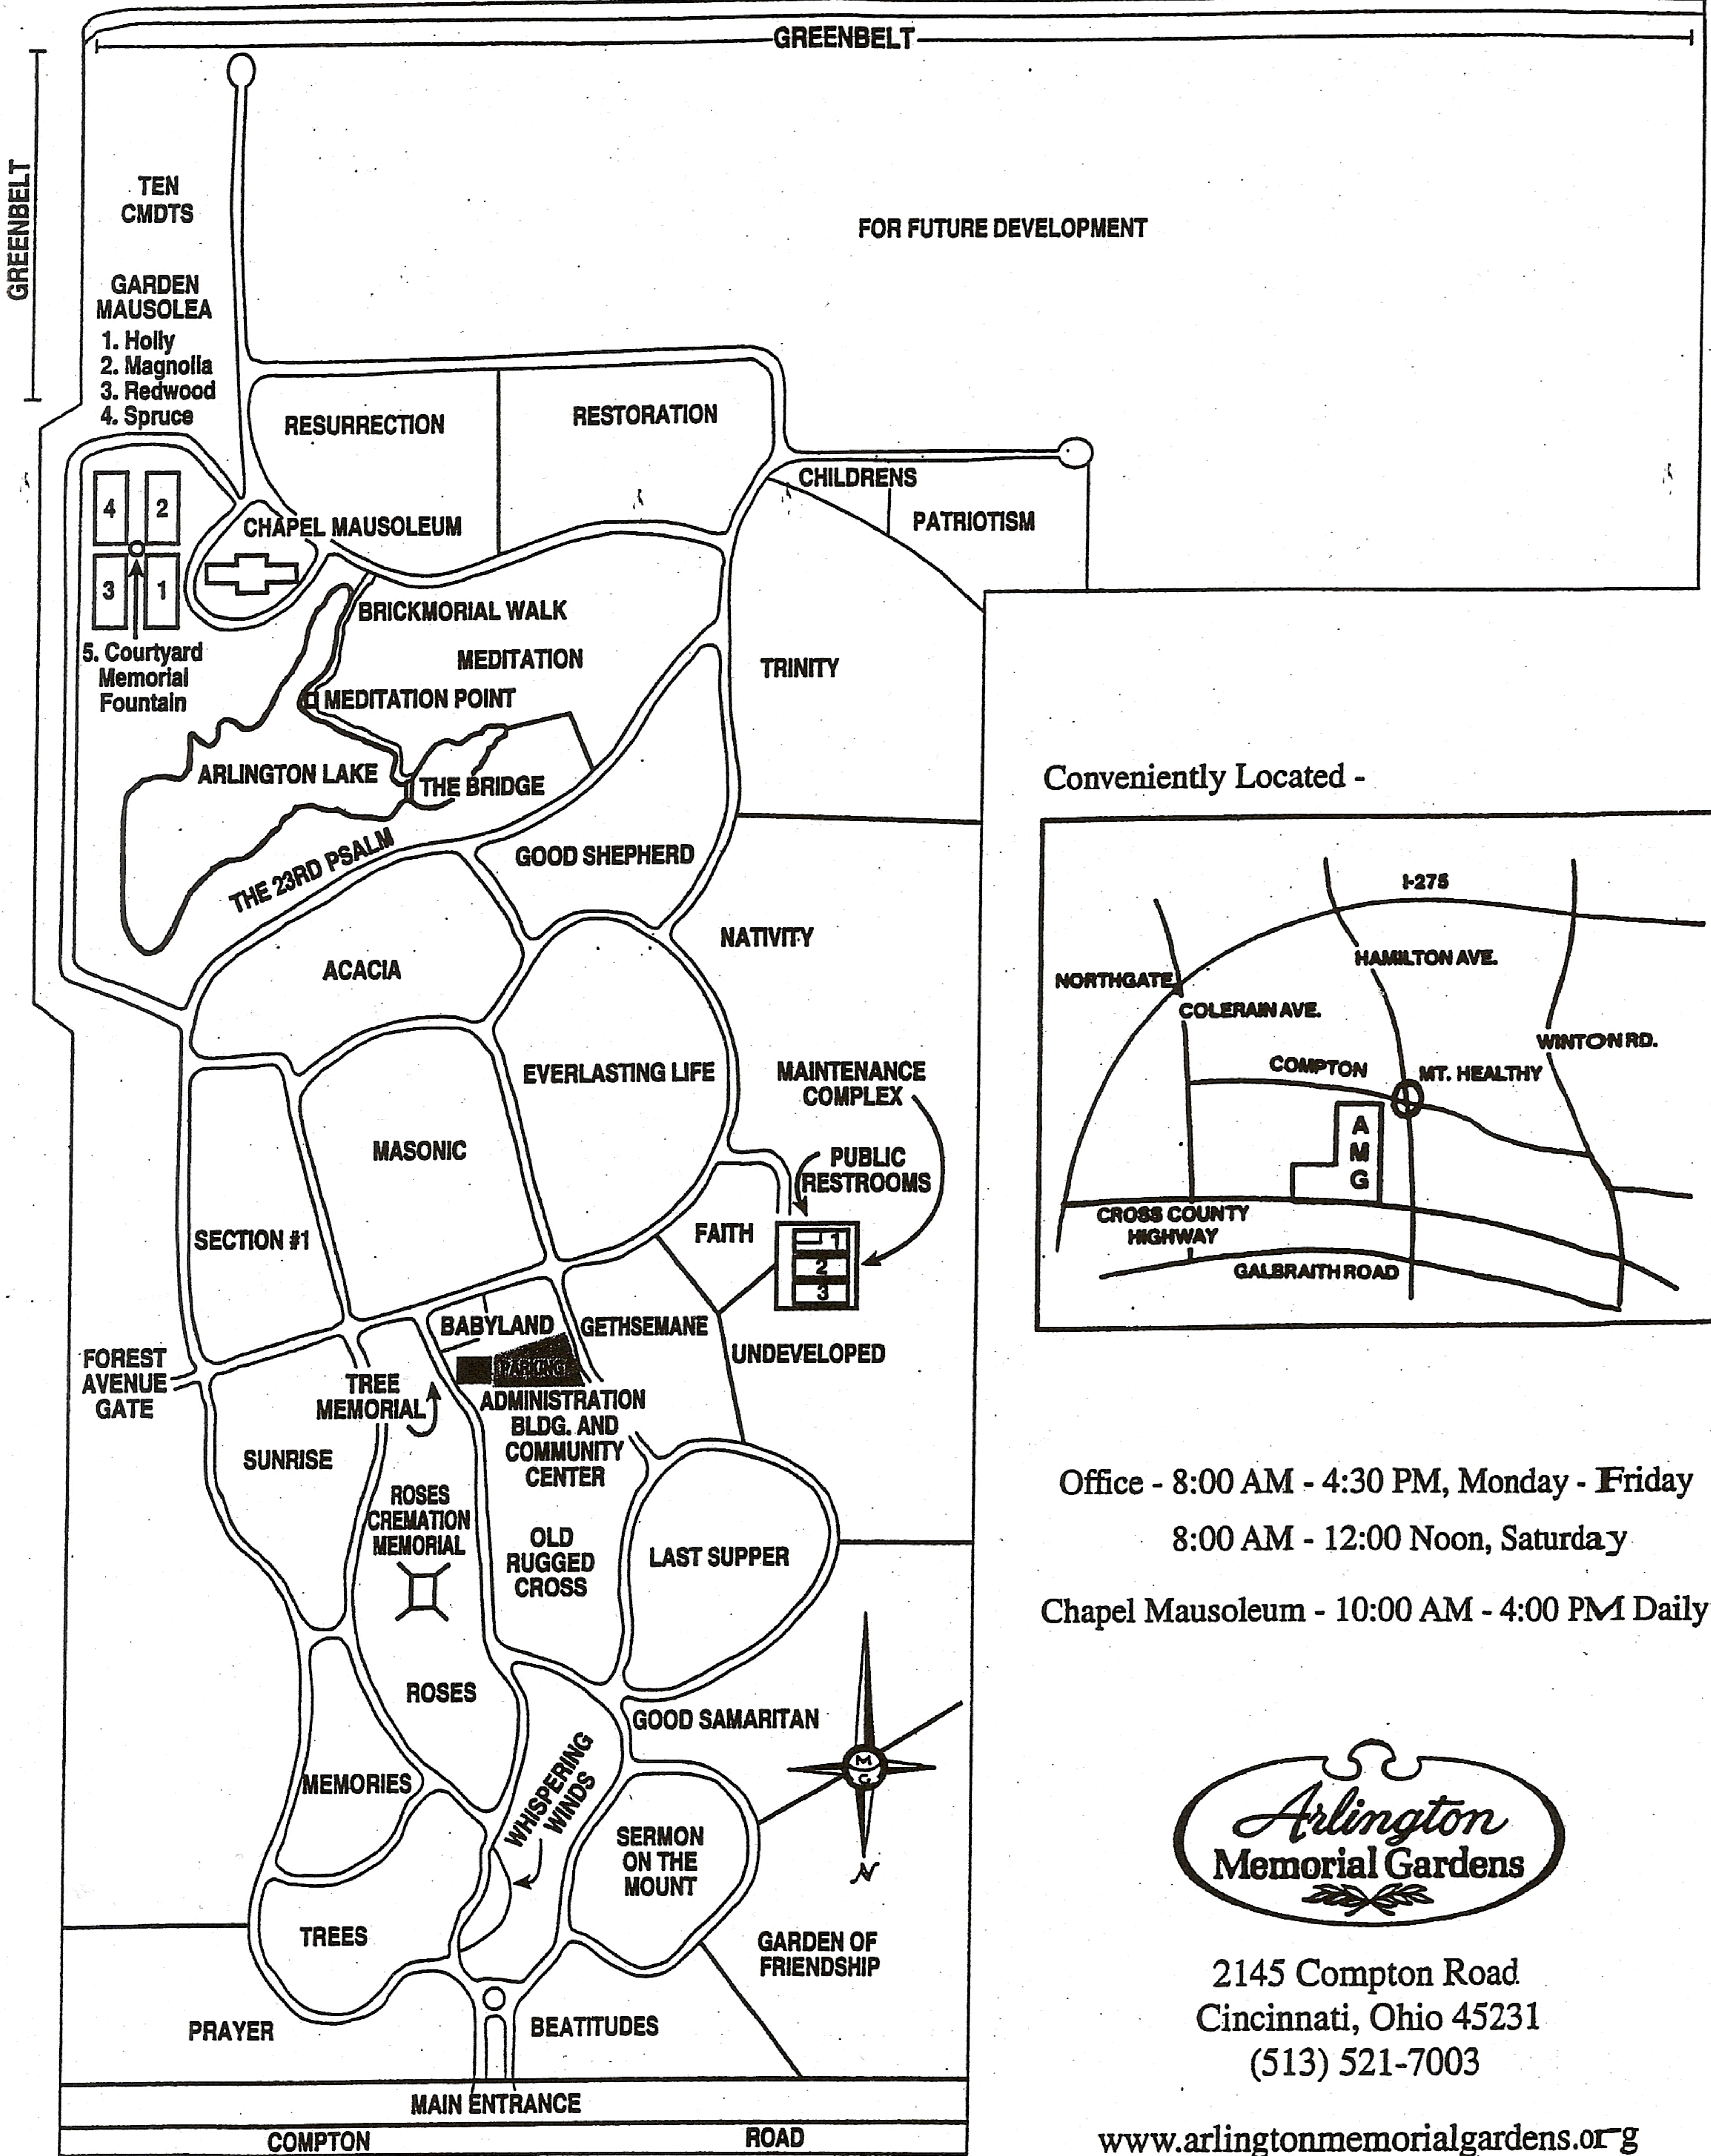

CROSS COUNTY HIGHWAY

Conveniently Located -

Office - 8:00 AM - 4:30 PM, Monday - Friday

8:00 AM - 12:00 Noon, Saturday

Chapel Mausoleum - 10:00 AM - 4:00 PM Daily

2145 Compton Road  
Cincinnati, Ohio 45231  
(513) 521-7003