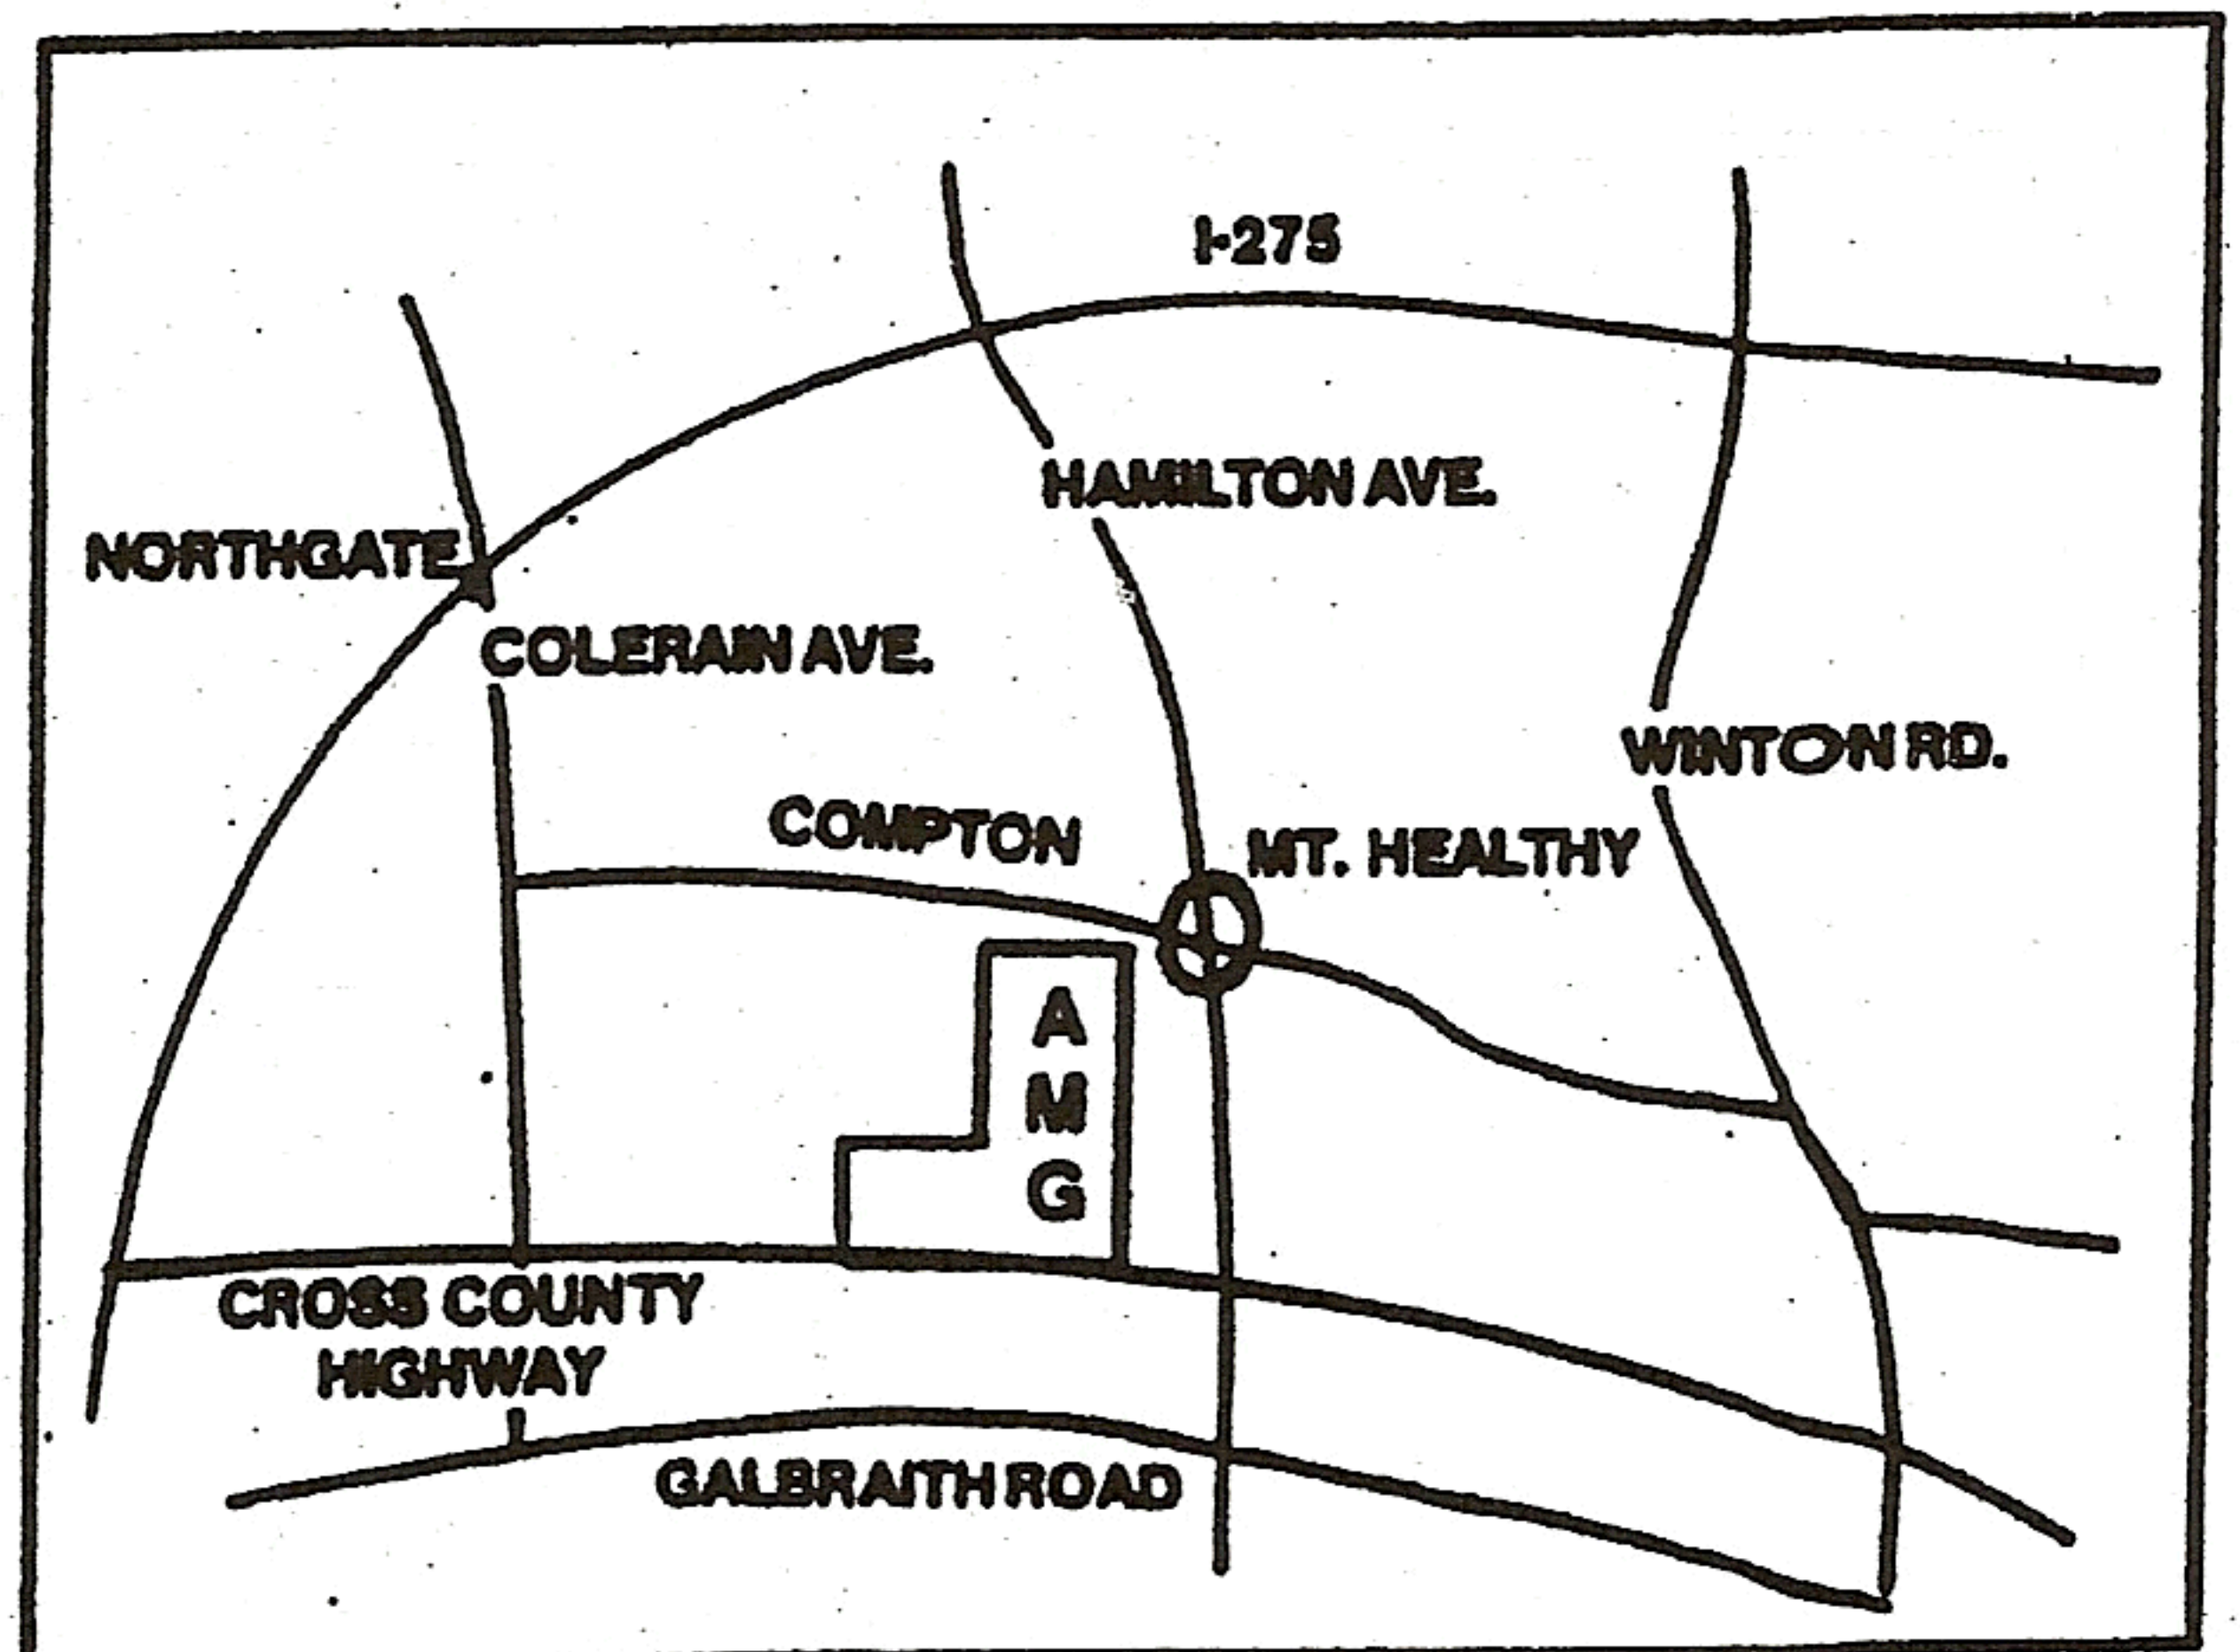

CROSS COUNTY HIGHWAY

Conveniently Located -

Office - 8:00 AM - 4:30 PM, Monday - Friday

8:00 AM - 12:00 Noon, Saturday

Chapel Mausoleum - 10:00 AM - 4:00 PM Daily

2145 Compton Road  
Cincinnati, Ohio 45231  
(513) 521-7003